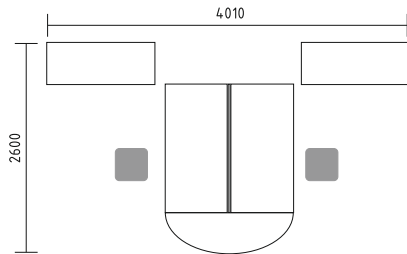

OGI_Y

It is easy to add some character and alter office interiors just by supplying different panels, colour of desk frames or storages. This also works perfectly for highlighting managerial space. Apart from standard desks OGI_Y offers desks with manual height regulation perfect for modern manager.