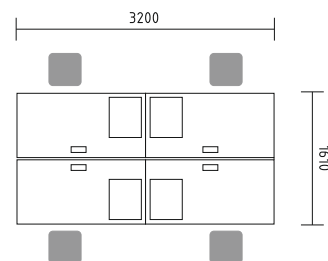

TWIN panels offer yet another alternative for fabric divider. Their modern, slick design combined with functionality create perfect solution for larger office surfaces.

ZUT16 TWIN PANEL 1590/30/350

- BOY34** BENCH 1600/1610/740
- BOX66** EXTENSION ELEMENT 1600/1610/740
- S81** X2 VERTICAL CABLE DUCT
- KDT13** X4 PEDESTAL 402/600/586

A54B4 SUSPENSION FILE DRAWER

- BOY34** BENCH 1600/1610/740
- BOX66** EXTENDING ELEMENT 1600/1610/740
- BOX68** EXTENDING ELEMENT 1800/1610/740
- PLY01** X2 EXTENSION 800/600/740
- A120M** X2 MANAGERIAL STORAGE 1200/432/599
- SLD12** X2 PEDESTAL 416/600/586
- ZUT16** X2 TWIN PANEL 1590/30/350
- D1, D2, D3** ACCESSORIES
- ZOT78** X2 TWIN PANEL 780/30/350
- A54B4** X2 STORAGE 801/432/1833
- A2508** X2 STORAGE 1600/432/777
- SAVA** X5 CHAIR 660/610/1050-1150
- GAYA** CHAIR 660/510/825