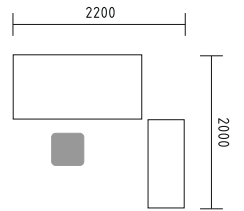

3 in 1 mobile storage credenza can function as a side, lockable storage or shelving unit.

- **BOY05R** STRAIGHT DESK 1800/800/740
- **UM16** MFC MODESTY PANEL 1600/18/400
- **A120M** MANAGERIAL STORAGE 1200/432/599
- **A3105** X2 STORAGE 801/432/1129
- **AS31** X4 GLASS DOOR 30H
- **SAVA** CHAIR 660/610/1050-1150