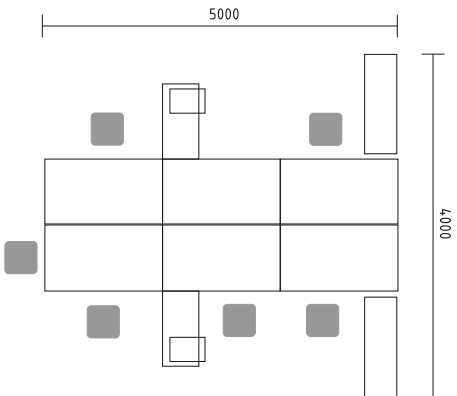

- **BOY34** BENCH 1600/1610/740
- **BOX66** EXTENDING ELEMENT 1600/1610/740
- **BOX68** EXTENDING ELEMENT 1800/1610/740
- **PLY01** X2 EXTENSION 800/600/740
- **A120M** X2 MANAGERIAL STORAGE 1200/432/599
- **SLD12** X2 PEDESTAL 416/600/586
- **ZUT16** X2 TWIN PANEL 1590/30/350
- **D1, D2, D3** ACCESSORIES
- **ZOT78** X2 TWIN PANEL 780/30/350
- **A54B4** X2 STORAGE 801/432/1833
- **A2508** X2 STORAGE 1600/432/777
- **SAVA** X5 CHAIR 660/610/1050-1150
- **GAYA** CHAIR 660/510/825