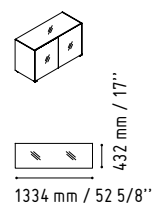

1440 mm / 56 3/4"

720 mm / 28 3/8"

MM-PM

450 mm / 17 3/4"

136 - FUCHSIA GLASS

26 - ALUMINIUM SATINATO

30 - WHITE TAMBOUR

67 - WHITE PASTEL

1140 mm / 44 7/8"

CUZ12 - GREY

720 mm / 28 3/8"

MM-PU

CUZ12 - GREY

650 mm / 25 5/8"

650 mm / 25 5/8"

SNA20

2000 mm / 78 7/8"

WHITE GLOSS

90 mm / 3 1/2"

LIN35P

- 117 - WHITE GLASS
- 67 - WHITE PASTEL

SSL15

- WHITE GLOSS

IM21S

LIN41L

2744 mm / 108 1/8"

1850 mm / 72 7/8"

116 - BLACK GLASS

08 - BLACK

AZL06

1200 mm / 47 1/4"

432 mm / 17"