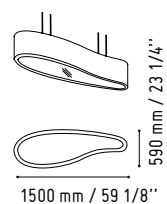

1440 mm / 56 3/4"

720 mm / 28 3/8"

MM-PM

450 mm / 17 3/4"

136 - FUCHSIA GLASS

26 - ALUMINIUM SATINATO

30 - WHITE TAMBOUR

67 - WHITE PASTEL

1140 mm / 44 7/8"

CUZ12 - GREY

720 mm / 28 3/8"

MM-PU

CUZ12 - GREY

650 mm / 25 5/8"

650 mm / 25 5/8"

SNA20

2000 mm / 78 7/8"

WHITE GLOSS

90 mm / 3 1/2"

LIN35P

- 117 - WHITE GLASS
- 67 - WHITE PASTEL

SSL15

- WHITE GLOSS

IM21S

LIN41L

2744 mm / 108 1/8"

1850 mm / 72 7/8"

116 - BLACK GLASS

08 - BLACK

AZL06

1200 mm / 47 1/4"

432 mm / 17"