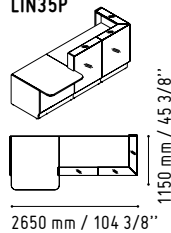

1440 mm / 56 3/4"

720 mm / 28 3/8"

MM-PM

450 mm / 17 3/4"

136 - FUCHSIA GLASS

26 - ALUMINIUM SATINATO

30 - WHITE TAMBOUR

67 - WHITE PASTEL

LINEA

LIN33L

135 - YELLOW GLAS

1856 mm / 73 1/8"

26 - ALUMINIUM SATINATO

1122 mm / 44 1/4"

MM-2WP

INDYWIDUAL

1140 mm / 44 7/8"

CUZ12 - GREY

720 mm / 28 3/8"

MM-PU

CUZ12 - GREY

650 mm / 25 5/8"

650 mm / 25 5/8"

SNA20

2000 mm / 78 7/8"

WHITE GLOSS

90 mm / 3 1/2"

LIN35P

- 117 - WHITE GLASS
- 67 - WHITE PASTEL

SSL15

- WHITE GLOSS

IM21S