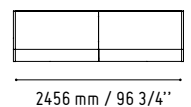

Linea turn your attention with its style and elegance.
LED light installed at the bottom of the desk adds the sophisticated style and gives you the impression that the room is bigger.

LIN25

824 mm / 32 1/2"

2456 mm / 96 3/4"

-  134 - DARK TURQUOISE GLASS
-  08 - BLACK

LINEA

LMS05 + LMS06

08 - BLACK

283 mm / 11 1/8"

A2L06

08 - BLACK TAMBOUR
08 - BLACK

432 mm / 17"

CAN11

WHITE GLOSS

360 mm / 14 1/8"

MM-U05

INDYWIDUAL
CUZ12 - GREY

2090 mm / 82 3/8"

2020 mm / 79 5/8"

LINEA

LIN29L

1850 mm / 72 7/8"

1150 mm / 45 3/8"

A2L06

1200 mm / 47 1/4"

432 mm / 17"

MM-2N