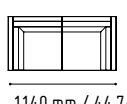

1440 mm / 56 3/4"

720 mm / 28 3/8"

MM-PM

450 mm / 17 3/4"

136 - FUCHSIA GLASS

26 - ALUMINIUM SATINATO

30 - WHITE TAMBOUR

67 - WHITE PASTEL

LINEA

LIN33L

135 - YELLOW GLAS

1856 mm / 73 1/8"

26 - ALUMINIUM SATINATO

1122 mm / 44 1/4"

MM-2WP

INDYWIDUAL