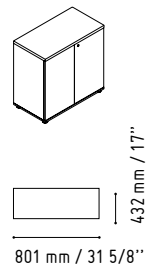

A2104HZ

- 148 - HIGH GLOSS GREY
- 67 - WHITE PASTEL