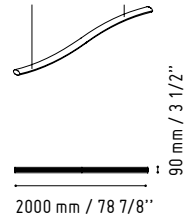

VALDE

- 34 - CHESTNUT
- 148 - HIGH GLOSS GREY
- 26 - ALUMINUM SATINATO

- WHITE GLOSS

- 31 - CANADIAN OAK
- 73 - HIGH GLOSS WHITE
- 67 - WHITE PASTEL

- $\varnothing$ 800 mm / 31 1/2"