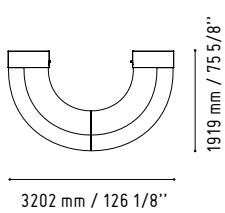

- 102 - HIGH GLOSS YELLOW
- 148 - HIGH GLOSS GREY
- 26 - ALUMINIUM SATINATO

The body of the counter includes hidden handy shelves for files and a wide working table with enough space for a computer or a printer.