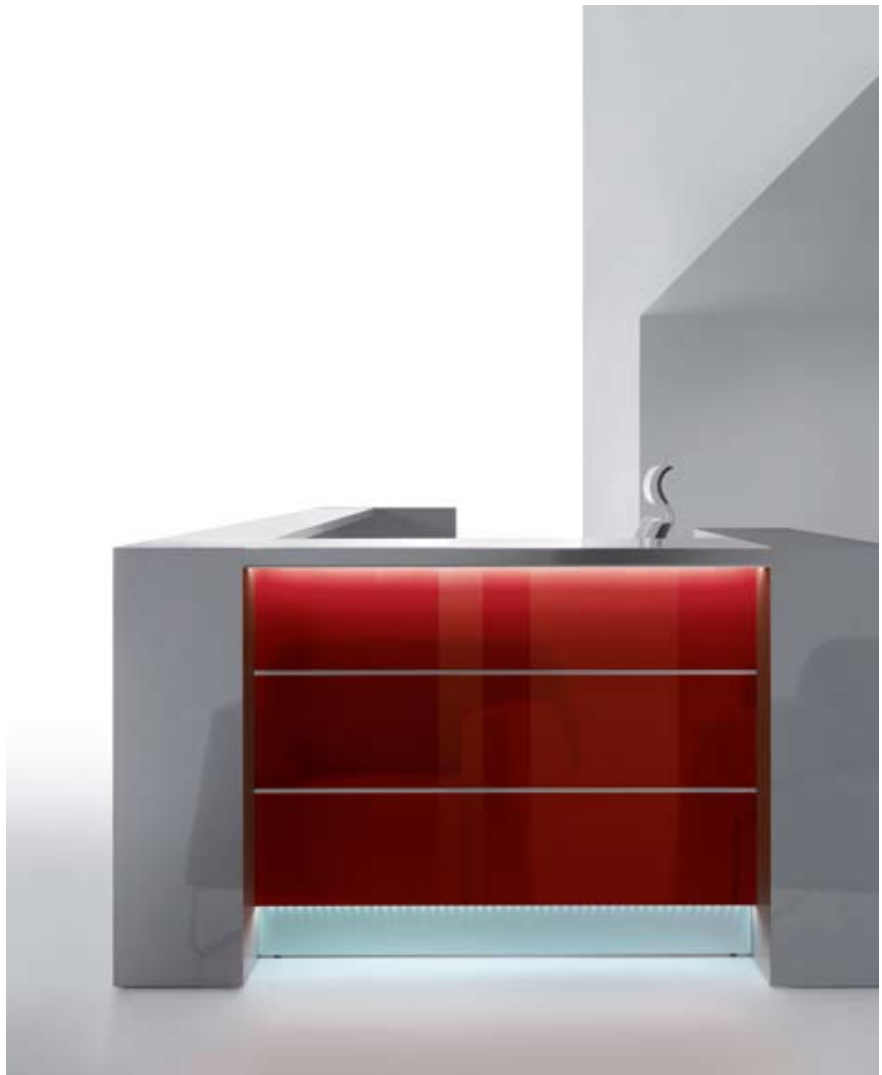

LAV03L

937 mm / 36 7/8"

2926 mm / 115 1/4"

- 81 - HIGH GLOSS BURGUNDY
- 148 - HIGH GLOSS GREY
- 26 - ALUMINUM SATINATO

SNL16

1440 mm / 56 3/4"

- WHITE GLOSS

VALDE

LAV17L

2208 mm / 87"

2908 mm / 114 5/8"

- 81 - HIGH GLOSS BURGUNDY
- 148 - HIGH GLOSS GREY
- 67 - WHITE PASTEL