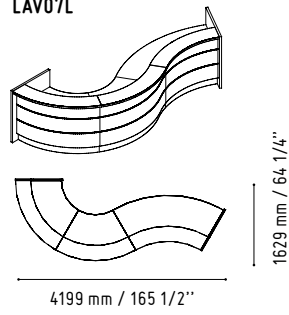

Due to a wide range of available elements the shape of the Valde reception desk can be configured in various forms — from a circle through an arch to angular and simple blocks. It allows to arrange even small reception rooms without any problems.

LAV07L