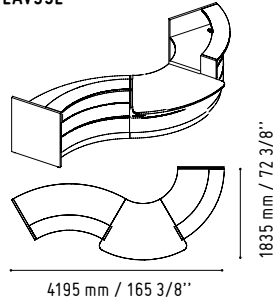

LAV35L

- 34 - CHESTNUT
- 148 - HIGH GLOSS GREY
- 26 - ALUMINUM SATINATO