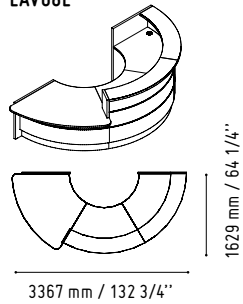

- WHITE GLOSS

LAV08L

- 31 - CANADIAN OAK
- 73 - HIGH GLOSS WHITE
- 67 - WHITE PASTEL